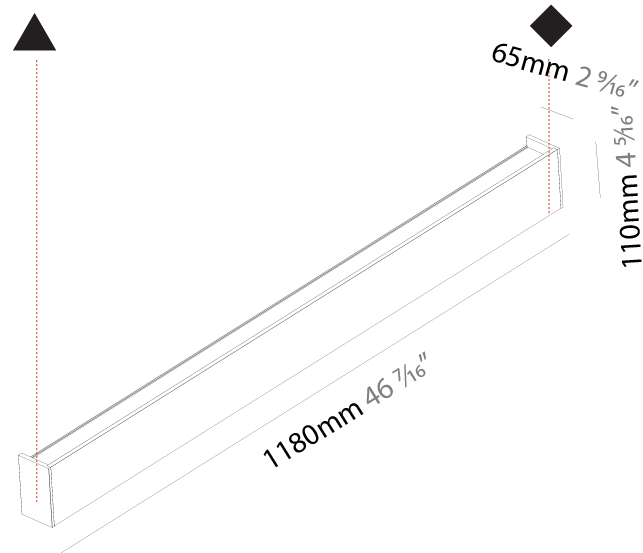

GENERAL

Series: Never Ending
Partner: Prolicht
Division: Architectural
Installation: Surface
Product Type: Linear Profiles
Mounting Location: Wall
Light Distribution: Direct / Indirect

PHYSICAL

Shape: Rectangle
Length (mm): 1180
Length (in): 46 ⁷/₁₆
Height (mm): 110
Depth (mm): 65
Height (in): 4 ⁵/₁₆
Depth (in): 2 ³/₁₆
Weight (kg): 4.4
Weight (lbs): 9.70
Diffuser: PMMA - Opal

Fixture Finish: [ANA / SSR / BKV / CWI / CRY / HAB / MSR / UFT / ITA / RUA / OGR / FTG / MYG / RWR / LOD / PUS / FRO / FUP / KIA / POP / BLS / SPG / MEY / GOH / CHC / COM / ABZ / JAG / OBR / MOS / ROR](#)
Fixture Material: Extruded Aluminum

ELECTRICAL

Lamp Type: LED (Zhaga Standard)
Input Wattage (W): 20
Total Output Wattage (W): 16 / 14.8 (3500K)
Dimming: [Non-Dimming / Phase Dimming (120Vac only) / 0-10V Dimming](#)
Driver Included: Yes
Driver Location: Integrated
Driver Type: Constant Current - 120 / 277Vac
Driver Class: Class 2
Input Voltage (V): 120 - 277
Constant Current (MA): 350 / 500 (3500K)

LED

Color Temperature (°K): [3000 / 3500 / 4000](#)
Max. Delivered Lumen (lm): 1220 / 1264 / 1290
CRI: >80 CRI
Lamp Life (hrs): 50000

OPTICAL

RATINGS AND CERTIFICATIONS

Certified By: Certified for North American Standards
IP rating: IP20

PROJECT
TYPE
SPECIFIER
QUANTITY
DATE