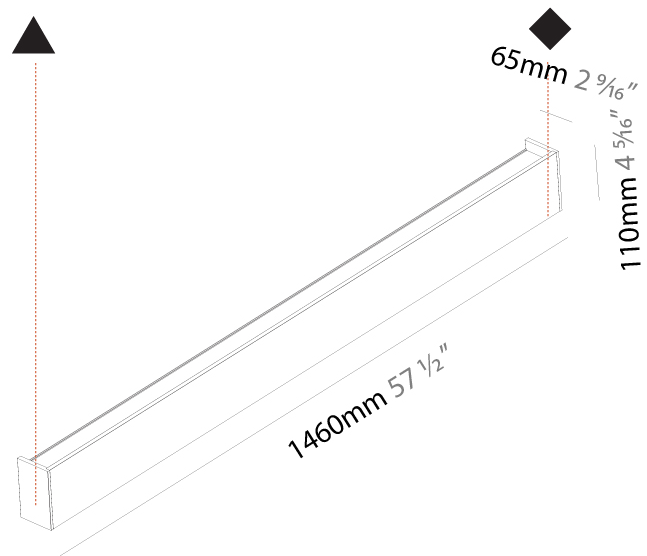

GENERAL

Series: Never Ending
Partner: Prolicht
Division: Architectural
Installation: Surface
Product Type: Linear Profiles
Mounting Location: Wall
Light Distribution: Direct / Indirect

PHYSICAL

Shape: Rectangle
Length (mm): 1460
Length (in): 57 1/2
Height (mm): 110
Height (in): 4 5/16
Extension (mm): 65
Extension (in): 2 9/16
Weight (kg): 5.3
Weight (lbs): 11.68
Diffuser: PMMA - Opal
Fixture Finish: ANA / SSR / BKV / CWI / CRY / HAB / MSR / UFT / ITA / RUA / OGR / FTG / MYG / RWR / LOD / PUS / FRO / FUP / KIA / POP / BLS / SPG / MEY / GOH / CHC / COM / ABZ / JAG / OBR / MOS / ROR
Fixture Material: Extruded Aluminum

ELECTRICAL

Lamp Type: LED (Zhaga Standard)
Input Wattage (W): 25
Total Output Wattage (W): 20 / 18.5 (3500K)
Dimming: Non-Dimming / Phase Dimming (120Vac only) / 0-10V Dimming
Driver Included: Yes
Driver Location: Integrated
Driver Type: Constant Current - 120/277Vac
Driver Class: Class 2
Input Voltage (V): 120 - 277
Constant Current (MA): 350 / 625 (3500K)

LED

Color Temperature (°K): 3000 / 3500 / 4000
Max. Delivered Lumen (lm): 1530 / 1578 / 1610
CRI: >80 CRI
Lamp Life (hrs): 50000

OPTICAL

RATINGS AND CERTIFICATIONS

Certified By: Certified for North American Standards
IP rating: IP20

PROJECT
TYPE
SPECIFIER
QUANTITY
DATE