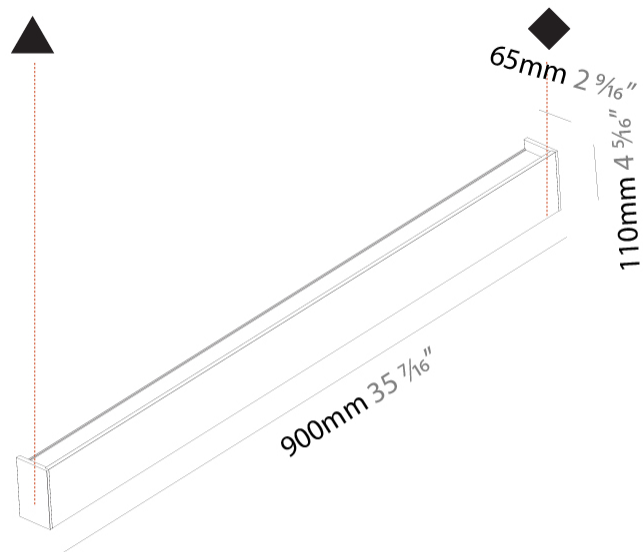

GENERAL

Series: Never Ending
Partner: Prolicht
Division: Architectural
Installation: Surface
Product Type: Linear Profiles
Mounting Location: Wall
Light Distribution: Direct / Indirect

PHYSICAL

Shape: Rectangle
Length (mm): 900
Length (in): 35 7/16
Height (mm): 110
Depth (mm): 65
Height (in): 4 5/16
Depth (in): 2 3/16
Weight (kg): 3.5
Weight (lbs): 7.71
Diffuser: PMMA - Opal
Fixture Finish: [ANA / SSR / BKV / CWI / CRY / HAB / MSR / UFT / ITA / RUA / OGR / FTG / MYG / RWR / LOD / PUS / FRO / FUP / KIA / POP / BLS / SPG / MEY / GOH / CHC / COM / ABZ / JAG / OBR / MOS / ROR](#)
Fixture Material: Extruded Aluminum

ELECTRICAL

Lamp Type: LED (Zhaga Standard)
Input Wattage (W): 15
Total Output Wattage (W): 12 / 11.1 (3500K)
Dimming: [Non-Dimming / Phase Dimming (120Vac only) / 0-10V Dimming](#)
Driver Included: Yes
Driver Location: Integrated
Driver Type: Constant Current - 120 / 277Vac
Driver Class: Class 2
Input Voltage (V): 120 - 277
Constant Current (MA): 350 / 375 (3500K)

LED

Color Temperature (°K): [3000 / 3500 / 4000](#)
Max. Delivered Lumen (lm): 920 / 951 / 970
CRI: >80 CRI
Lamp Life (hrs): 50000

OPTICAL

RATINGS AND CERTIFICATIONS

Certified By: Certified for North American Standards
IP rating: IP20

PROJECT
TYPE
SPECIFIER
QUANTITY
DATE